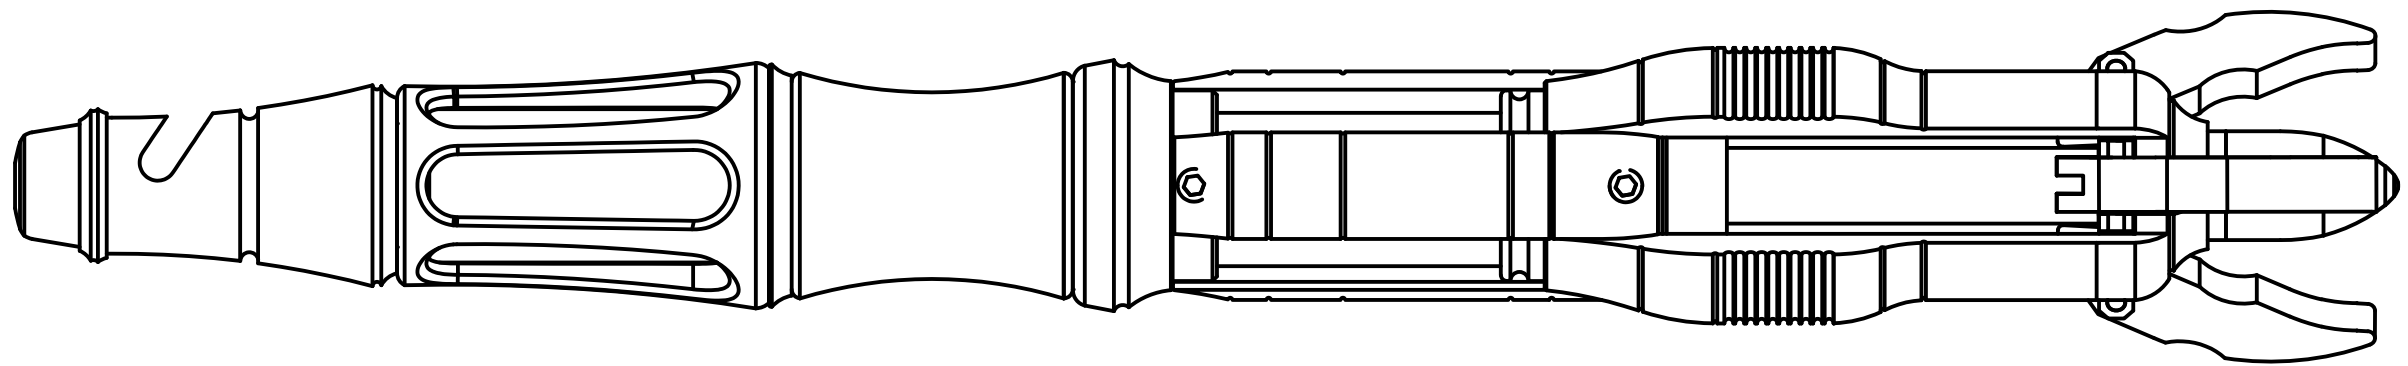

DESIGN YOUR DEVICE WITH RUBBERTOE

WARNING! MAY EXPLODE IF COLOURED INCORRECTLY.

Dept. R&D	Technical reference Ref: RTOE-GAL-SPN	Created by	Approved by
		Document type REALITY BREACH FILE	Document status PENDING COSMIC APPROVAL
		Title	DWG No. 34696577
		Rev.	Date of issue
			Sheet 1/1