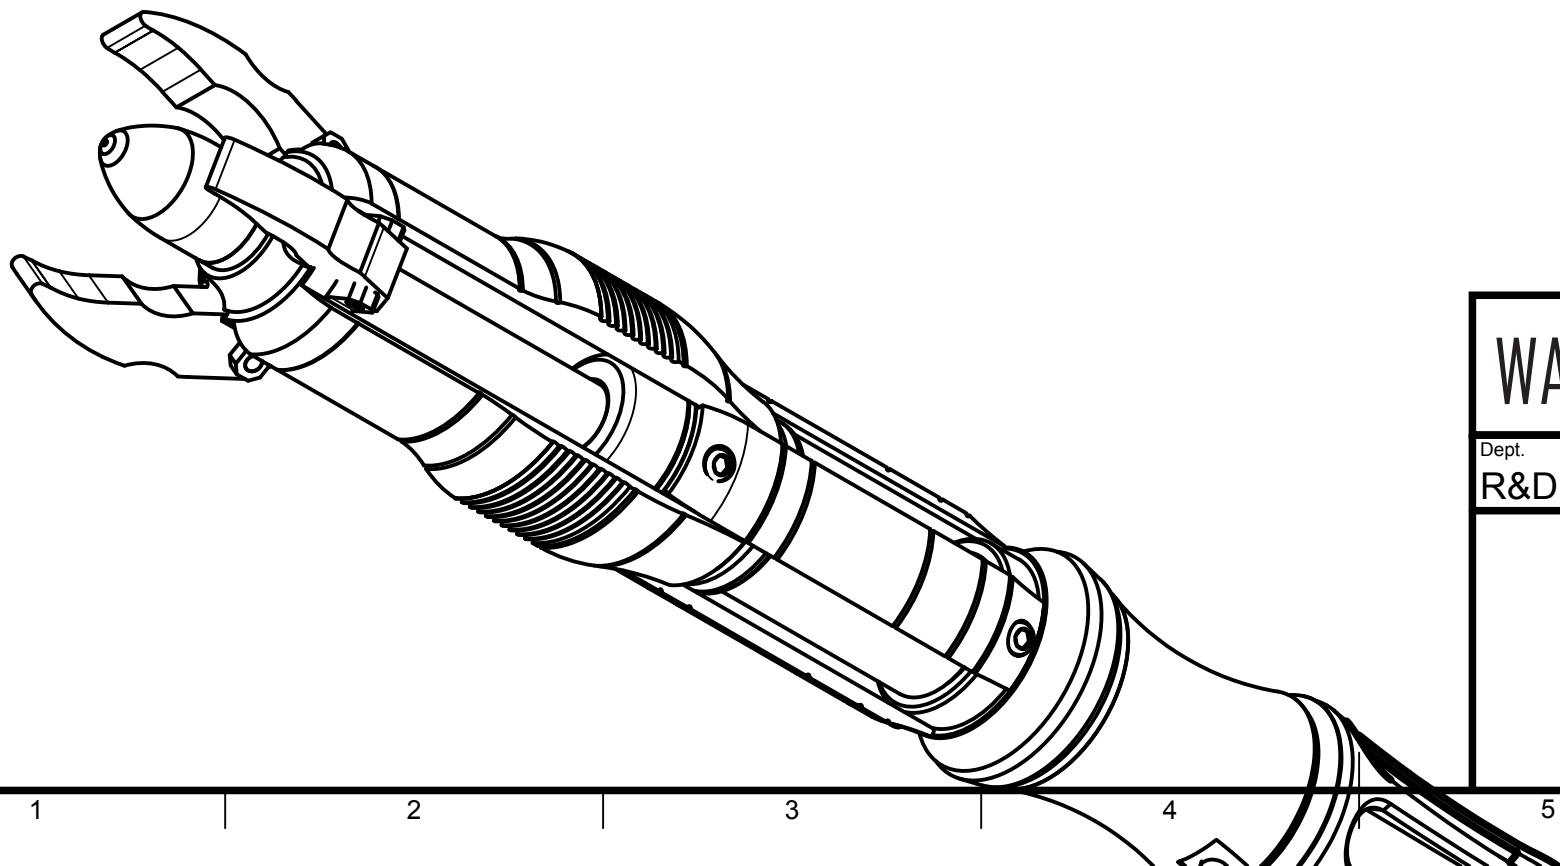

DESIGN YOUR DEVICE WITH RUBBERTOE

WARNING! MAY EXPLODE IF COLOURED INCORRECTLY.

Dept. R&D	Technical reference Ref: RTOE-GAL-SPN	Created by	Approved by
		Document type REALITY BREACH FILE	Document status PENDING COSMIC APPROVAL
		Title	DWG No. 34696577
		Rev.	Date of issue
			Sheet 1/1