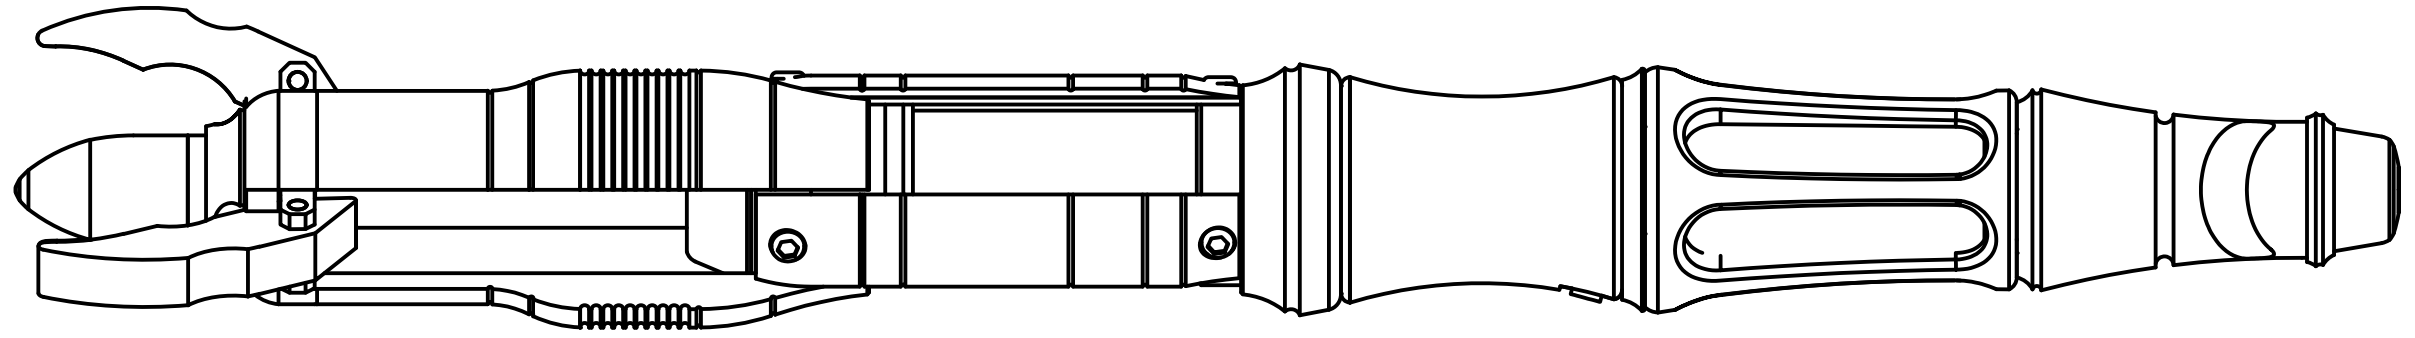

DESIGN YOUR DEVICE WITH RUBBERTOE

WARNING! MAY EXPLODE IF COLOURED INCORRECTLY.

Dept. R&D	Technical reference Ref: RTOE-GAL-SPN	Created by	Approved by
		Document type REALITY BREACH FILE	Document status PENDING COSMIC APPROVAL
		Title	DWG No. 34696577
		Rev.	Date of issue
			Sheet 1/1